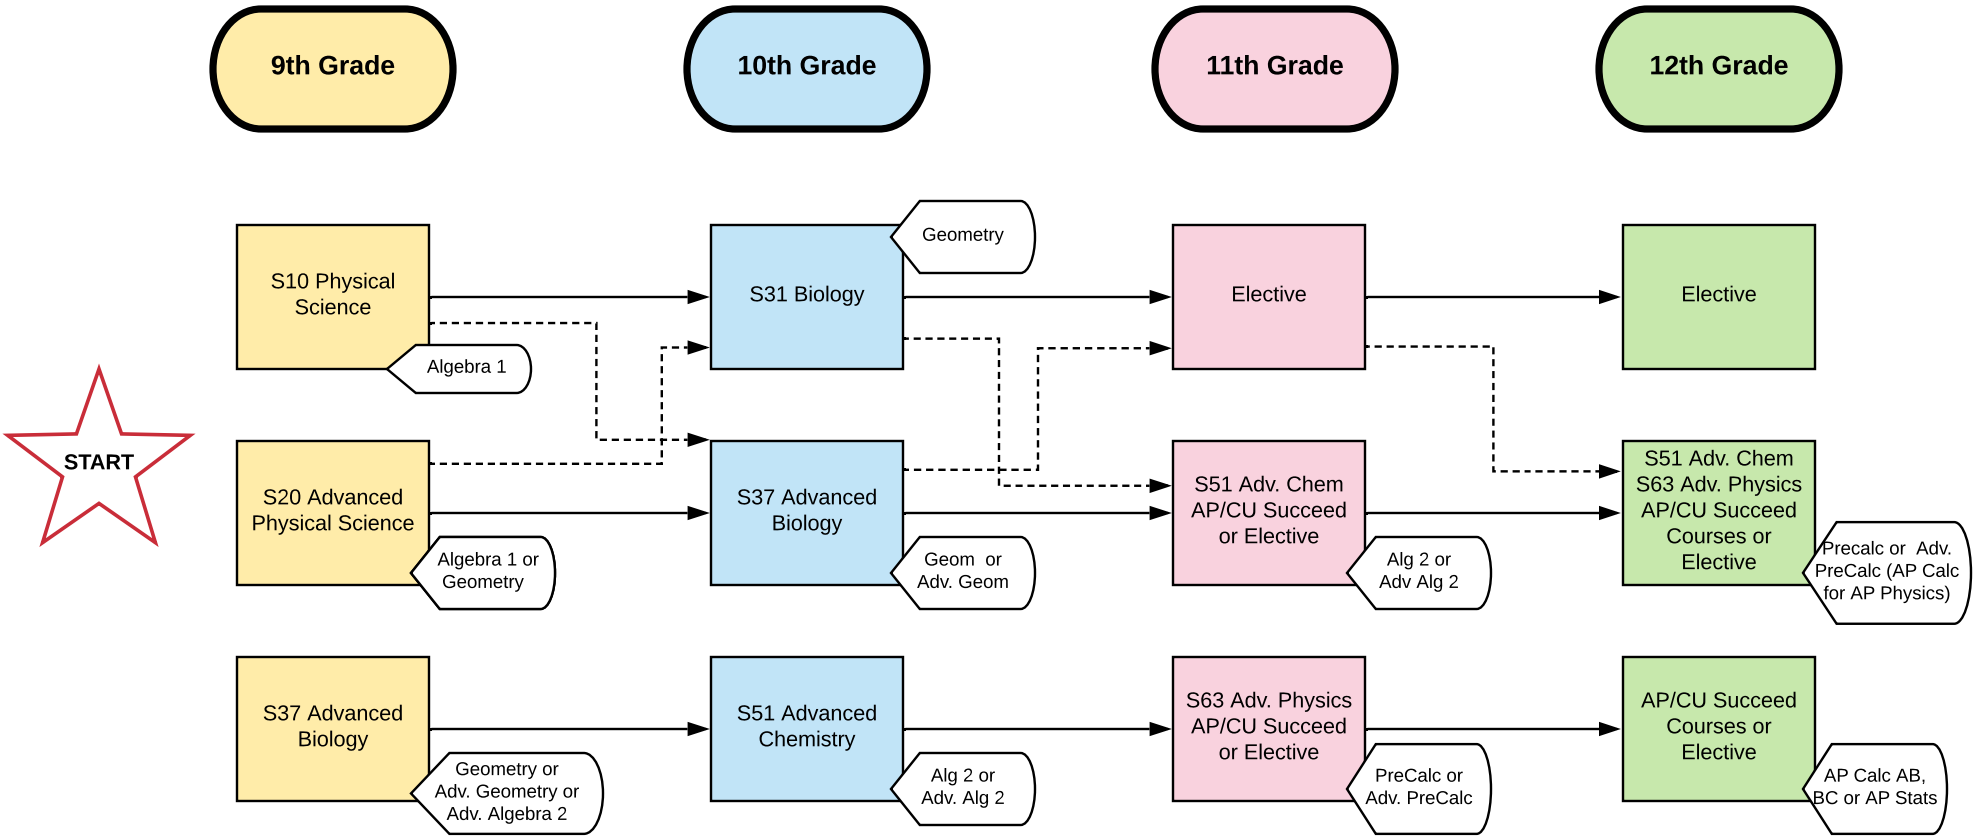

Monarch High School Science Course Sequence

Course Requirements
 Always check the Course Catalog to make sure you have the pre/co-requisites for the course you wish to take.

This symbol represents typical Math pre- or co-requisites.

Advanced Placement Courses

- S68 AP Biology
- S66 AP Chemistry
- S70 AP Physics (C)
- S69 AP Environmental Science

CU Succeed Courses

Students taking AP Bio, AP Chem or AP Physics may apply to receive college credits through the Univ. of Colorado system.

Electives

- S52 Adv. Anatomy and Physiology
- S16 Earth/Space Science
- S36 Marine Biology
- S63 Adv. Physics
- S51 Adv. Chemistry
- S98 Science Research Seminar
- S41 Biotechnology